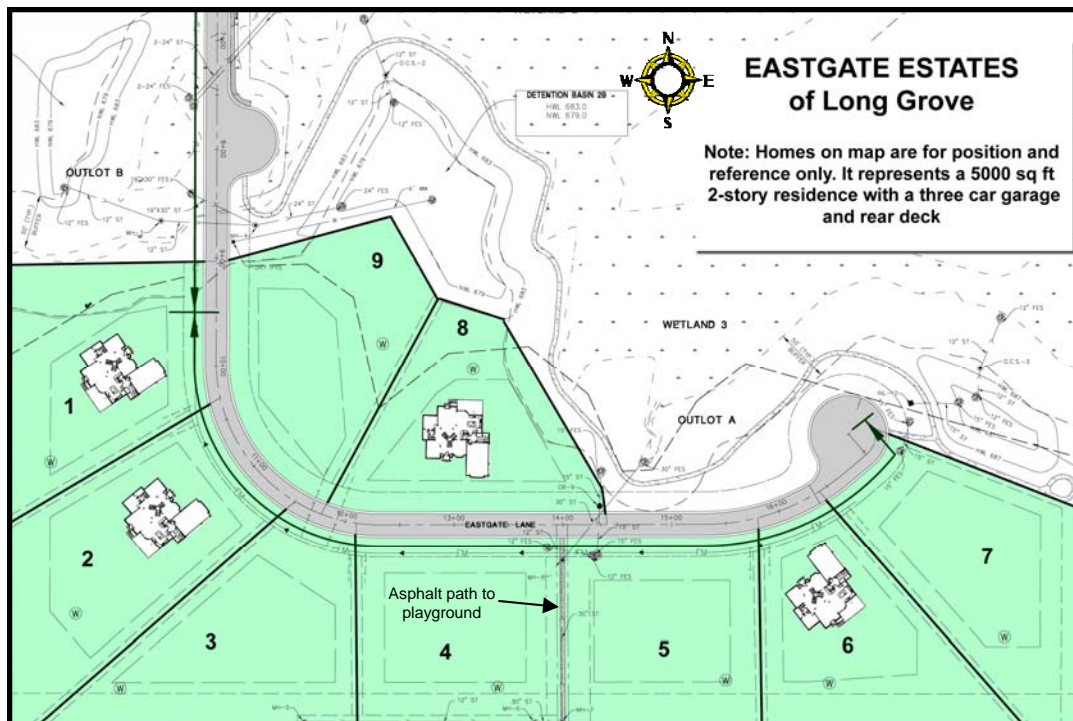

Heartstone Custom Builders
22685 Eleanor Court, Kildeer Illinois 60047
PH 847-951-1100 www.heartstonebuilders.com FAX 847-550-9113